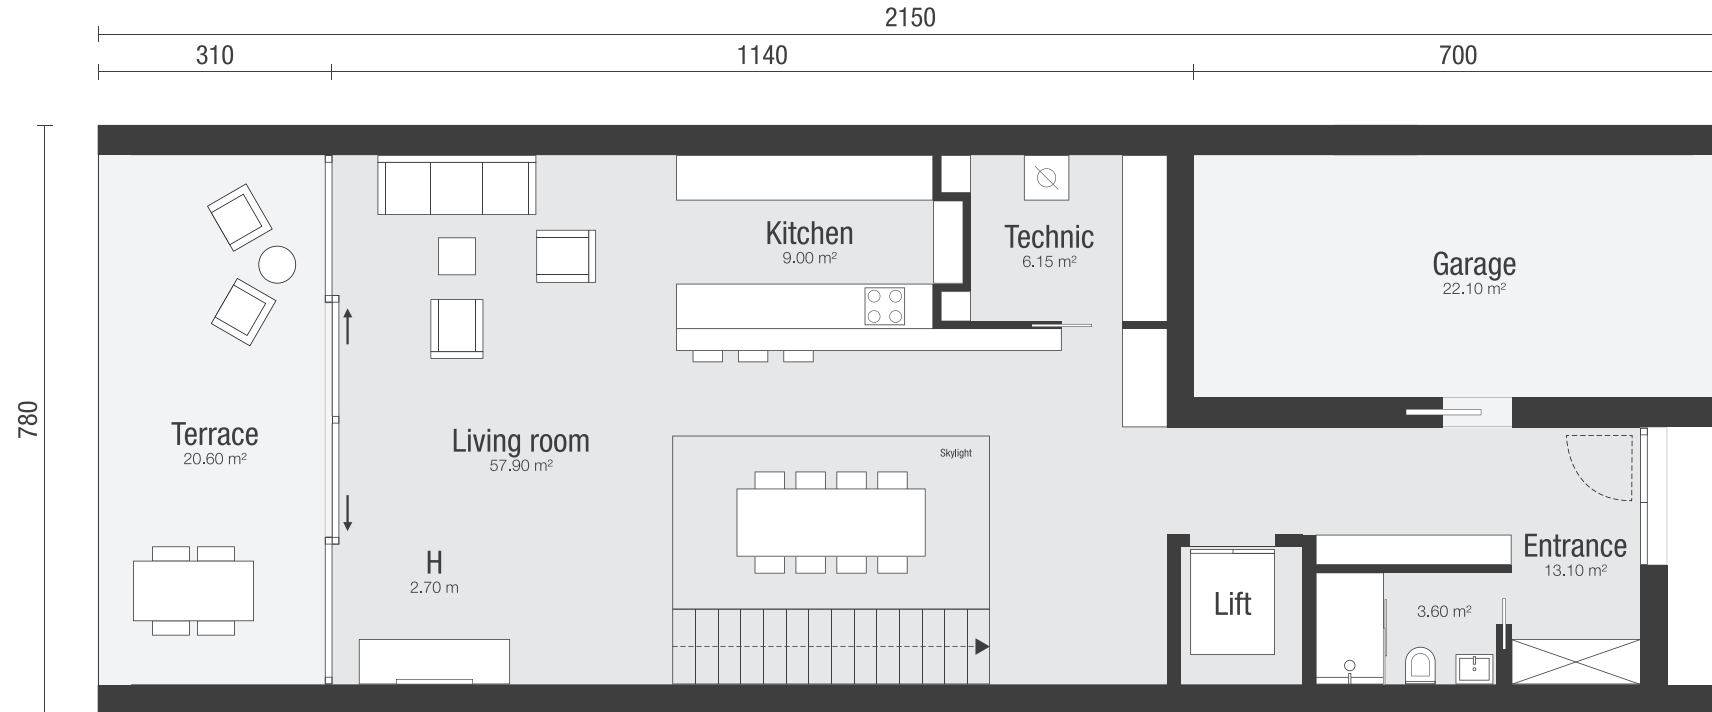

Scale: 1:100

Blueprint Lake house ground floor 96 m² net, 21 m² terrace

Total living space: net 201 m², gross 236 m² + 34 m² terrace/balcony

Scale: 1:100

Blueprint Lake house first floor 105 m² net, 13 m² balcony

Total living space: net 201 m², gross 236 m² + 34 m² terrace/balcony

* optional: 2 rooms