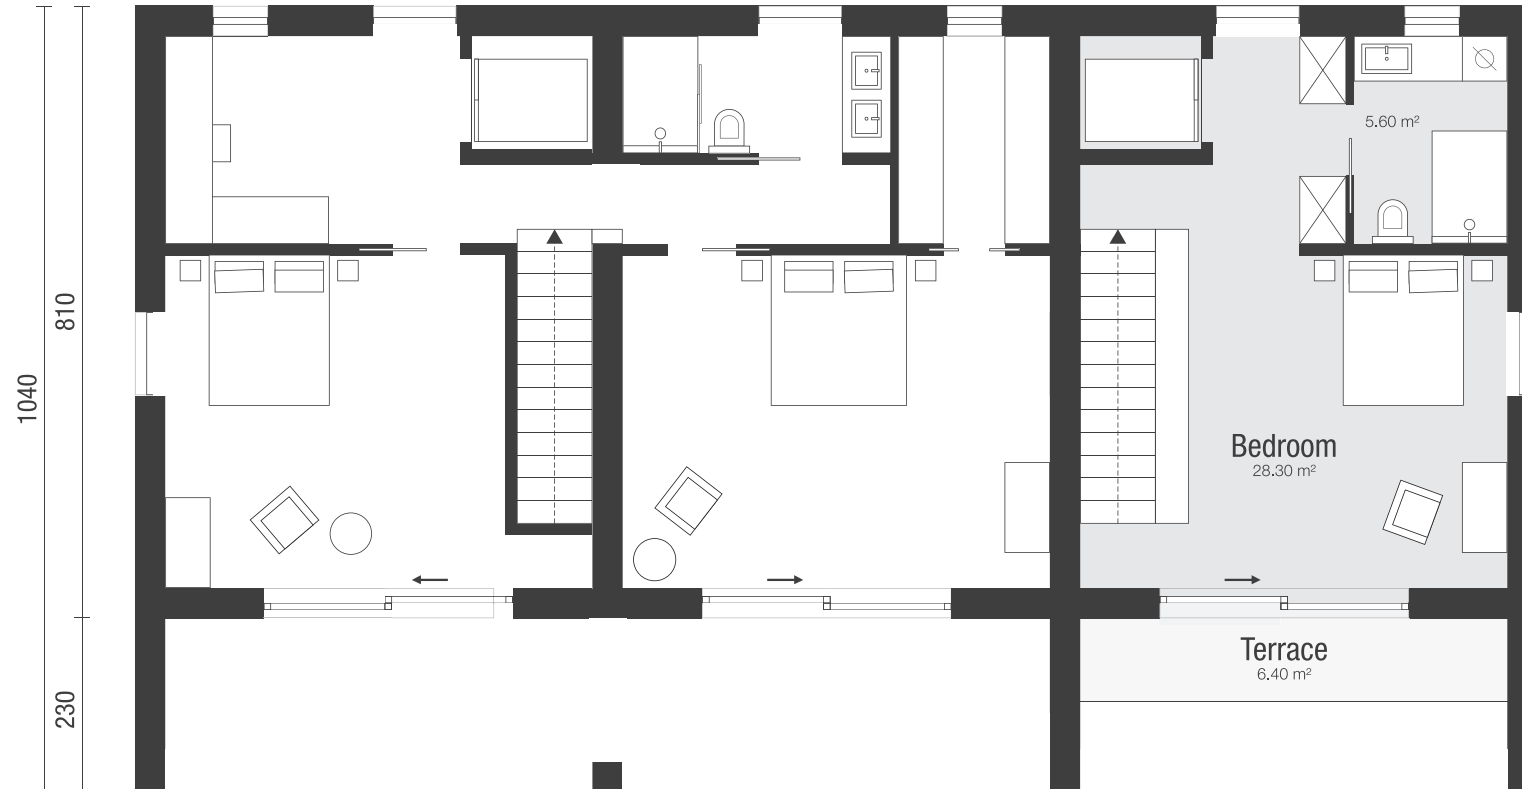

Scale: 1:100

Blueprint 3.5 room units A ground floor

Total living space: **net** 120 m², **gross** 151 m² + 34 m² terrace/balcony

Scale: 1:100

Blueprint 3.5 room units A first floor

Total living space: **net** 120 m², **gross** 151 m² + 34 m² terrace/balcony