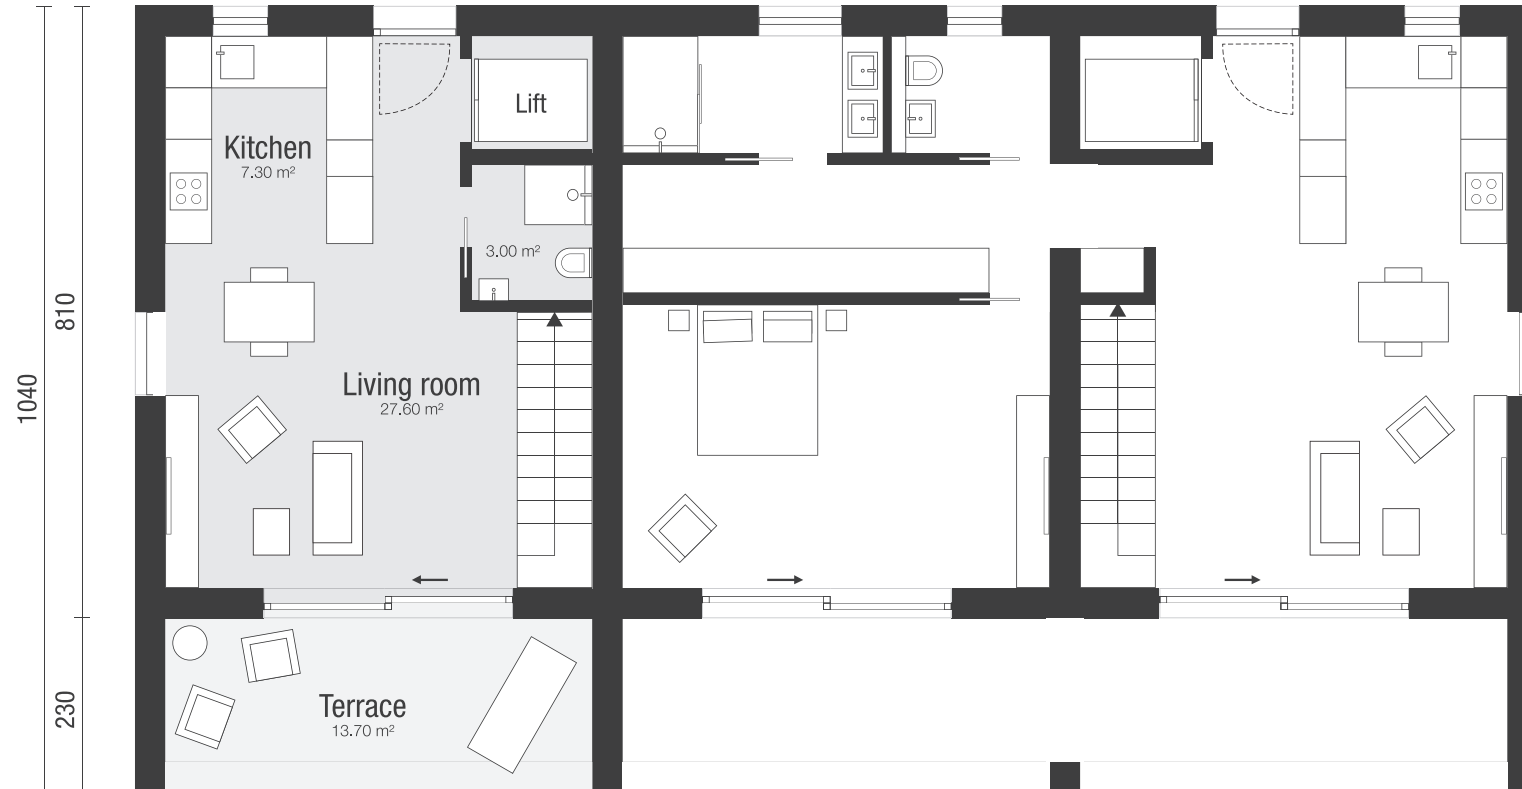

Scale: 1:100

## Blueprint 3.5 room units B ground floor

Total living space: **net** 118 m<sup>2</sup>, **gross** 151 m<sup>2</sup> + 41 m<sup>2</sup> terrace/balcony

Scale: 1:100

### Blueprint 3.5 room units B first floor

Total living space: **net** 118 m<sup>2</sup>, **gross** 151 m<sup>2</sup> + 41 m<sup>2</sup> terrace/balcony